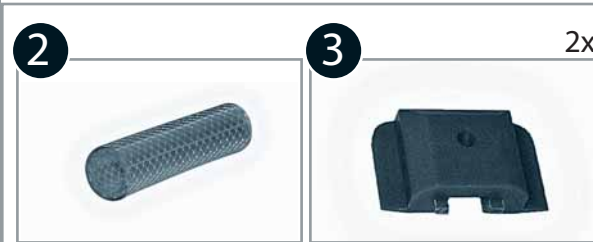

ROAD RANGER®

PICKUP-ACCESSORIES

Teileliste / Parts list / Lista de accesorios

a		M5x30; DIN 7991	26x
b		M5; ähnlich DIN 6923	26x
c		Ø 5,3; DIN 9021	26x