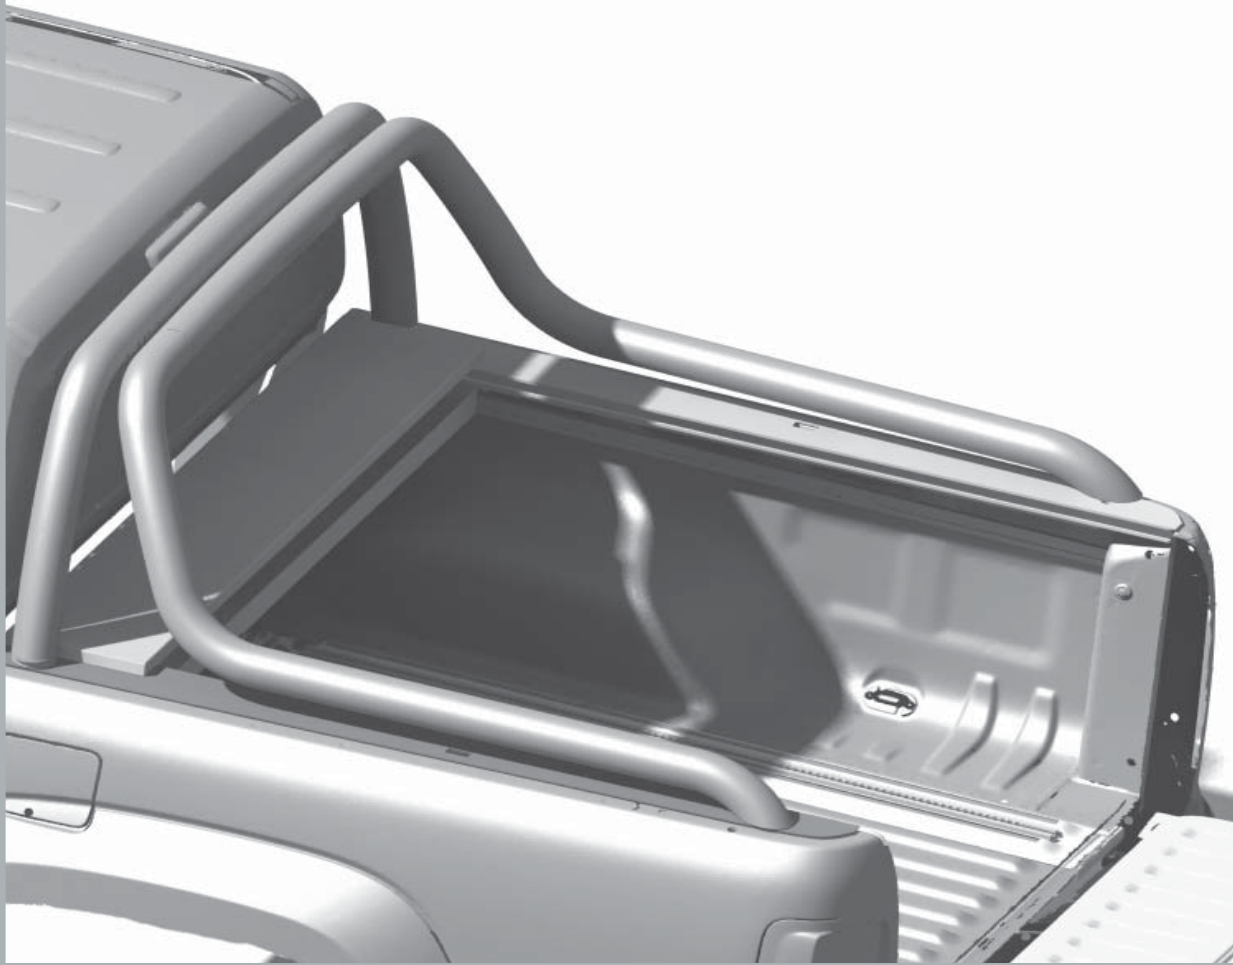

VW

ROAD RANGER®
PICKUP-ACCESSORIES

MONTAGEANLEITUNG

ASSEMBLING INSTRUCTION / INSTRUCTION DE MONTAGE

60 Minutes

VW Amarok 2010

Montagesatz Stylingbar RollINLock
Mounting kit styling bar RollINLock
Montage du style de kit RollINLock