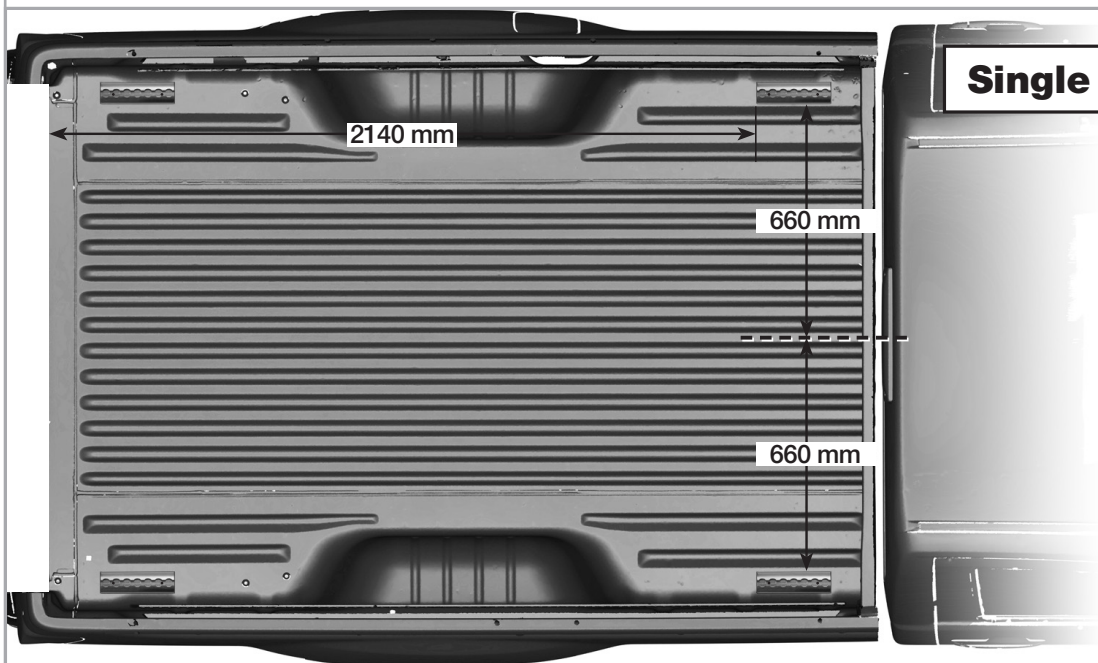

Road Ranger Zurrpunktleiste/Road Ranger anchor point/Road Ranger point d'ancrage

ISUZU D-MAX Double Cab (DC), Space Cab (SpC) & Single Cab (SC)

Article Nr: 71224

WWW.ROADRANGER.DE

Double Cab

Space Cab

Single Cab

WWW.ROADRANGER.DE

ROAD RANGER®

PICKUP-ACCESSORIES

Road Ranger Zurrpunktleiste/Road Ranger anchor point/Road Ranger point d'ancrage

ISUZU D-MAX Double Cab (DC), Space Cab (SpC) & Single Cab (SC)

Article Nr: 71224