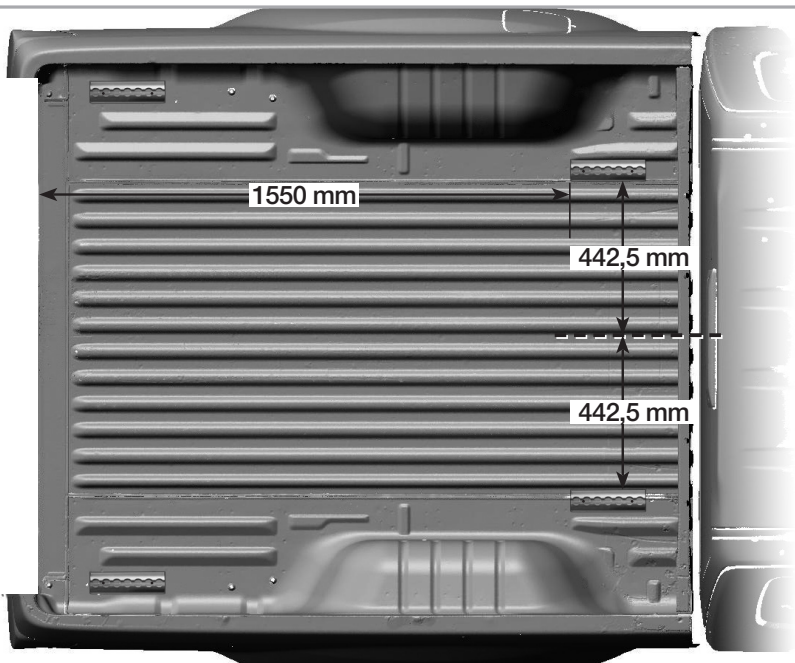

Road Ranger Zurrpunktleiste/Road Ranger anchor point/Road Ranger point d'ancrage

ISUZU D-MAX Double Cab (DC), Space Cab (SpC) & Single Cab (SC)

Article Nr: 71224

WWW.ROADRANGER.DE

Double Cab

Space Cab

Single Cab

WWW.ROADRANGER.DE

ROAD RANGER®

PICKUP-ACCESSORIES

Road Ranger Zurrpunktleiste/Road Ranger anchor point/Road Ranger point d'ancrage

ISUZU D-MAX Double Cab (DC), Space Cab (SpC) & Single Cab (SC)

Article Nr: 71224