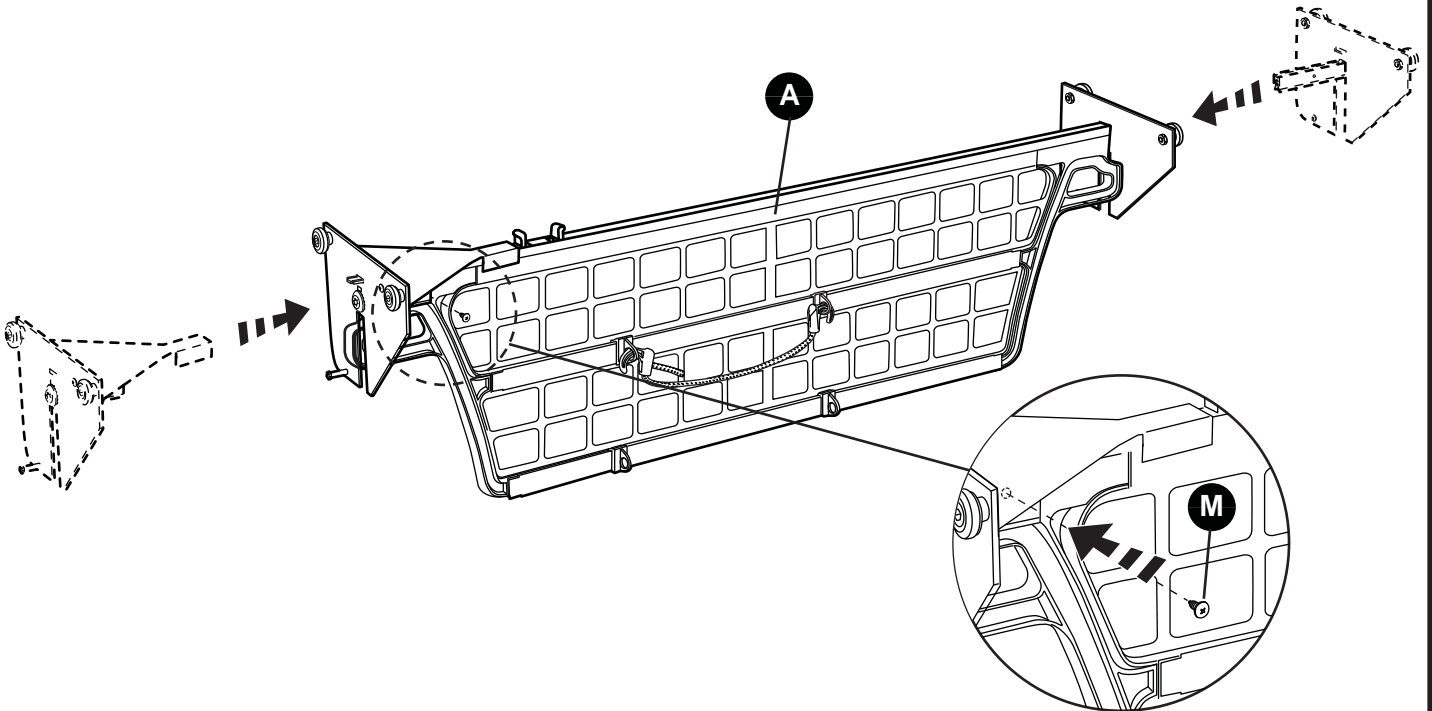

+

PH 1

+

PH 2

1

2

3

MTI-number 891 100	Issue 05	Partnumber PZ4AD-RCM7000	Manual ref. number 000 458 - 5	Date 06/10/2010	Cab Type CM TO8000 -8001	Page 5/6
Pedersholmparken 10 3600 Frederikssund Denmark ph: +45 4810 2950 Fax +45 4810 2960 www.mountaintop.dk						