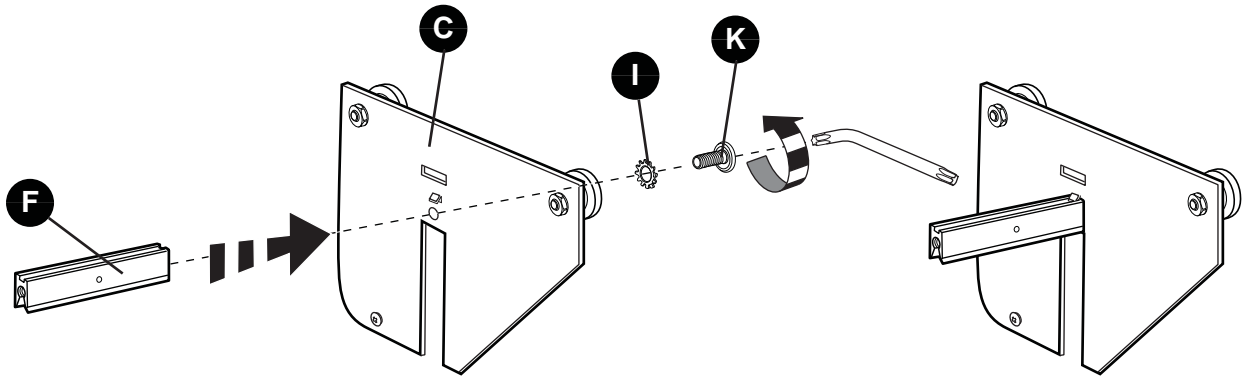

2

3

MTI-number 891 100	Issue 05	Partnumber PZ4AD-RCM7000	Manual ref. number 000 458 - 5	Date 06/10/2010	Cab Type CM TO8000 -8001	Page 5/6
Pedersholmparken 10 3600 Frederikssund Denmark ph: +45 4810 2950 Fax +45 4810 2960 www.mountaintop.dk