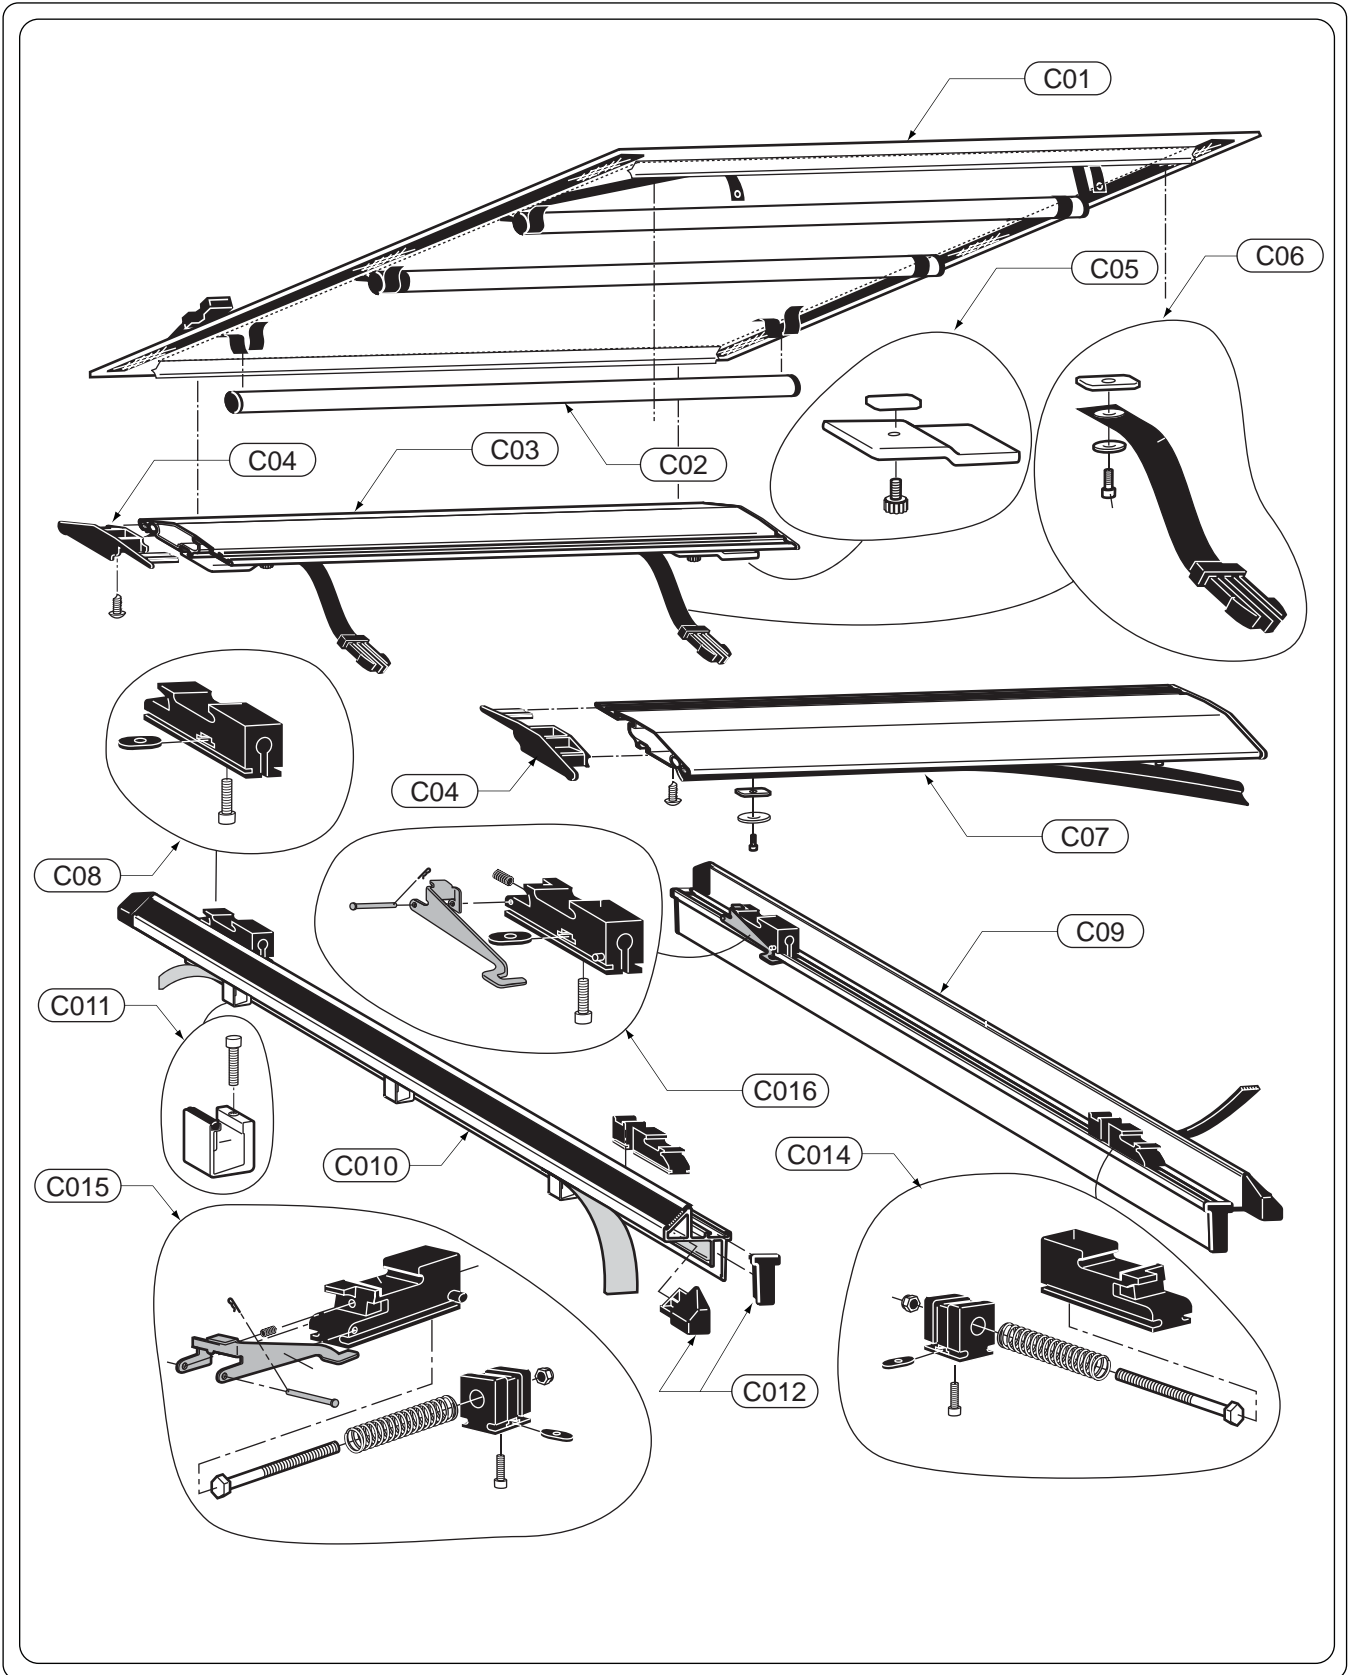

Exploded view of Soft Cover Roll-up

MTI-number 882 220	Issue 01	Date 12/03/2009	Soft Cover Roll-up Spare parts	Page 1/1
Pedersholmparken 10	3600 Frederikssund	Denmark	ph: +45 4810 2950	Fax +45 4810 2960
			www.mountaintop.dk	