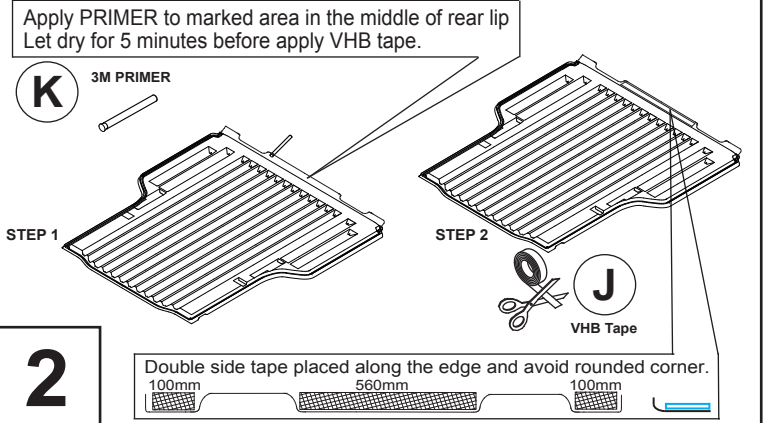

INSTALLATION INSTRUCTIONS (K626) SPORTGUARD Mitsubishi Triton DC 2015

A  floor X1	B  front panel X1	C  LHS X1 + RHS X1	D  tailgate X1	E  tab X5	F  dome cap X8	G  M5 X8	H  1320mm X1	I  1440mm X1	J  VHB tape X1	K  3M PRIMER X1
--	---	--	--	---	--	---	--	--	--	---

Fitting Kit Number K626	Manufacturer Mitsubishi	Model Type Triton	Year 2014	Stockist General	Cab Size DC	Product SPORTGUARD	Revision 2	Date 29/07/15	Page 1 of 1
----------------------------	----------------------------	----------------------	--------------	---------------------	----------------	-----------------------	---------------	------------------	----------------