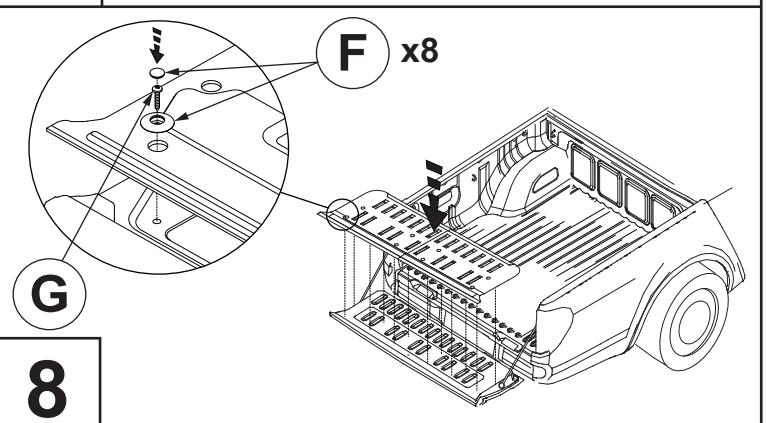

INSTALLATION INSTRUCTIONS (K626) SPORTGUARD Mitsubishi Triton DC 2015

A  floor X1	B  front panel X1	C  LHS X1 + RHS X1	D  tailgate X1	E  tab X5	F  dome cap X8	G  M5 X8	H  1320mm X1	I  1440mm X1	J  VHB tape X1	K  3M PRIMER X1
--	---	--	--	---	--	---	--	--	--	---

Fitting Kit Number K626	Manufacturer Mitsubishi	Model Type Triton	Year 2014	Stockist General	Cab Size DC	Product SPORTGUARD	Revision 2	Date 29/07/15	Page 1 of 1
----------------------------	----------------------------	----------------------	--------------	---------------------	----------------	-----------------------	---------------	------------------	----------------