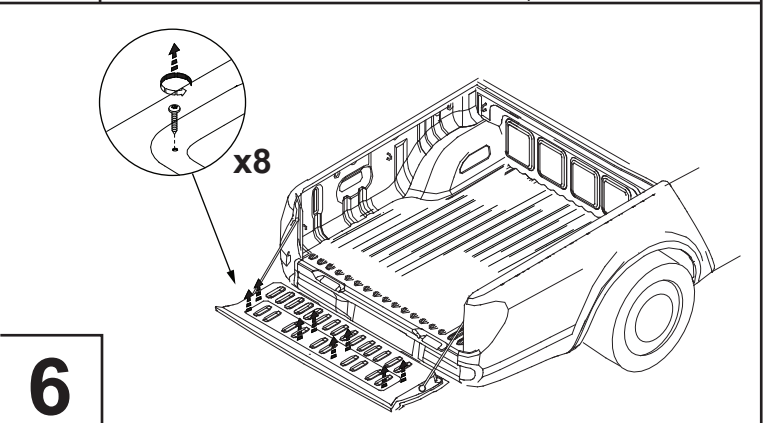

INSTALLATION INSTRUCTIONS (K626) SPORTGUARD Mitsubishi Triton DC 2015

A  floor X1	B  front panel X1	C  LHS X1 + RHS X1	D  tailgate X1	E  tab X5	F  dome cap X8	G  M5 X8	H  1320mm X1	I  1440mm X1	J  VHB tape X1	K  3M PRIMER X1
--	---	--	--	---	--	---	--	--	--	---

Fitting Kit Number K626	Manufacturer Mitsubishi	Model Type Triton	Year 2014	Stockist General	Cab Size DC	Product SPORTGUARD	Revision 2	Date 29/07/15	Page 1 of 1
----------------------------	----------------------------	----------------------	--------------	---------------------	----------------	-----------------------	---------------	------------------	----------------