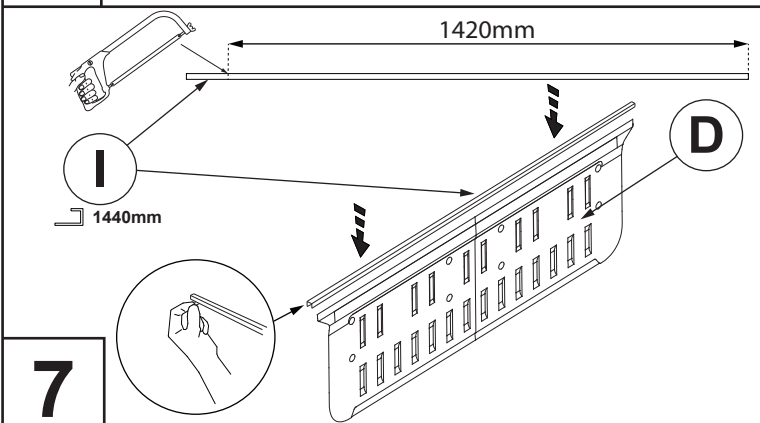

INSTALLATION INSTRUCTIONS (K626) SPORTGUARD Mitsubishi Triton DC 2015

A  floor X1	B  front panel X1	C  LHS X1 + RHS X1	D  tailgate X1	E  tab X5	F  dome cap X8	G  M5 X8	H  1320mm X1	I  1440mm X1	J  VHB tape X1	K  3M PRIMER X1
--	---	--	--	---	--	---	--	--	--	---

Fitting Kit Number K626	Manufacturer Mitsubishi	Model Type Triton	Year 2014	Stockist General	Cab Size DC	Product SPORTGUARD	Revision 2	Date 29/07/15	Page 1 of 1
----------------------------	----------------------------	----------------------	--------------	---------------------	----------------	-----------------------	---------------	------------------	----------------