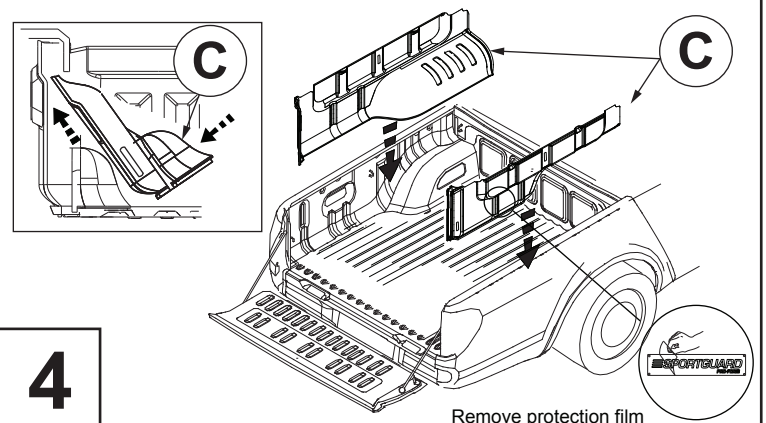

INSTALLATION INSTRUCTIONS (K626) SPORTGUARD Mitsubishi Triton DC 2015

A  floor X1	B  front panel X1	C  LHS X1 + RHS X1	D  tailgate X1	E  tab X5	F  dome cap X8	G  M5 X8	H  1320mm X1	I  1440mm X1	J  VHB tape X1	K  3M PRIMER X1
--	---	--	--	---	--	---	--	--	--	---

Fitting Kit Number K626	Manufacturer Mitsubishi	Model Type Triton	Year 2014	Stockist General	Cab Size DC	Product SPORTGUARD	Revision 2	Date 29/07/15	Page 1 of 1
----------------------------	----------------------------	----------------------	--------------	---------------------	----------------	-----------------------	---------------	------------------	----------------