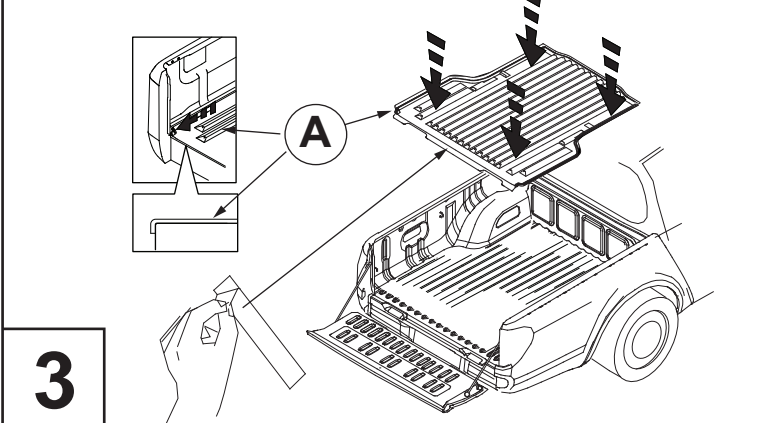

INSTALLATION INSTRUCTIONS (K626) SPORTGUARD Mitsubishi Triton DC 2015

A  floor X1	B  front panel X1	C  LHS X1 + RHS X1	D  tailgate X1	E  tab X5	F  dome cap X8	G  M5 X8	H  1320mm X1	I  1440mm X1	J  VHB tape X1	K  3M PRIMER X1
--	---	--	--	---	--	---	--	--	--	---

Fitting Kit Number K626	Manufacturer Mitsubishi	Model Type Triton	Year 2014	Stockist General	Cab Size DC	Product SPORTGUARD	Revision 2	Date 29/07/15	Page 1 of 1
----------------------------	----------------------------	----------------------	--------------	---------------------	----------------	-----------------------	---------------	------------------	----------------