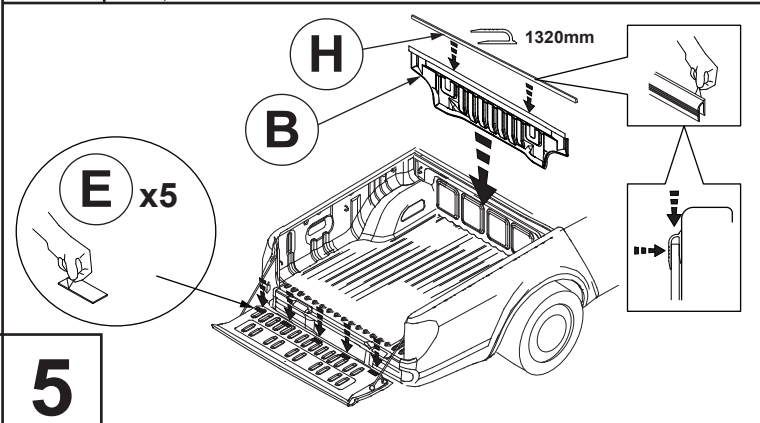

INSTALLATION INSTRUCTIONS (K626) SPORTGUARD Mitsubishi Triton DC 2015

A  floor X1	B  front panel X1	C  LHS X1 + RHS X1	D  tailgate X1	E  tab X5	F  dome cap X8	G  M5 X8	H  1320mm X1	I  1440mm X1	J  VHB tape X1	K  3M PRIMER X1
--	---	--	--	---	--	---	--	--	--	---

Fitting Kit Number K626	Manufacturer Mitsubishi	Model Type Triton	Year 2014	Stockist General	Cab Size DC	Product SPORTGUARD	Revision 2	Date 29/07/15	Page 1 of 1
----------------------------	----------------------------	----------------------	--------------	---------------------	----------------	-----------------------	---------------	------------------	----------------