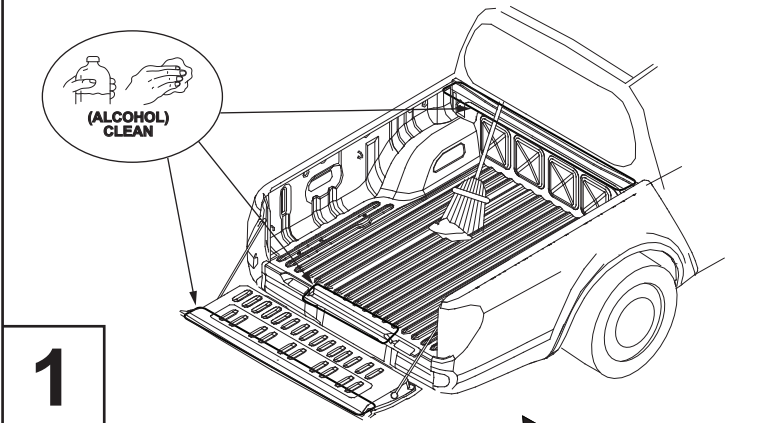

INSTALLATION INSTRUCTIONS (K626) SPORTGUARD Mitsubishi Triton DC 2015

A  floor X1	B  front panel X1	C  LHS X1 + RHS X1	D  tailgate X1	E  tab X5	F  dome cap X8	G  M5 X8	H  1320mm X1	I  1440mm X1	J  VHB tape X1	K  3M PRIMER X1
--	---	--	--	---	--	---	--	--	--	---

Fitting Kit Number K626	Manufacturer Mitsubishi	Model Type Triton	Year 2014	Stockist General	Cab Size DC	Product SPORTGUARD	Revision 2	Date 29/07/15	Page 1 of 1
----------------------------	----------------------------	----------------------	--------------	---------------------	----------------	-----------------------	---------------	------------------	----------------