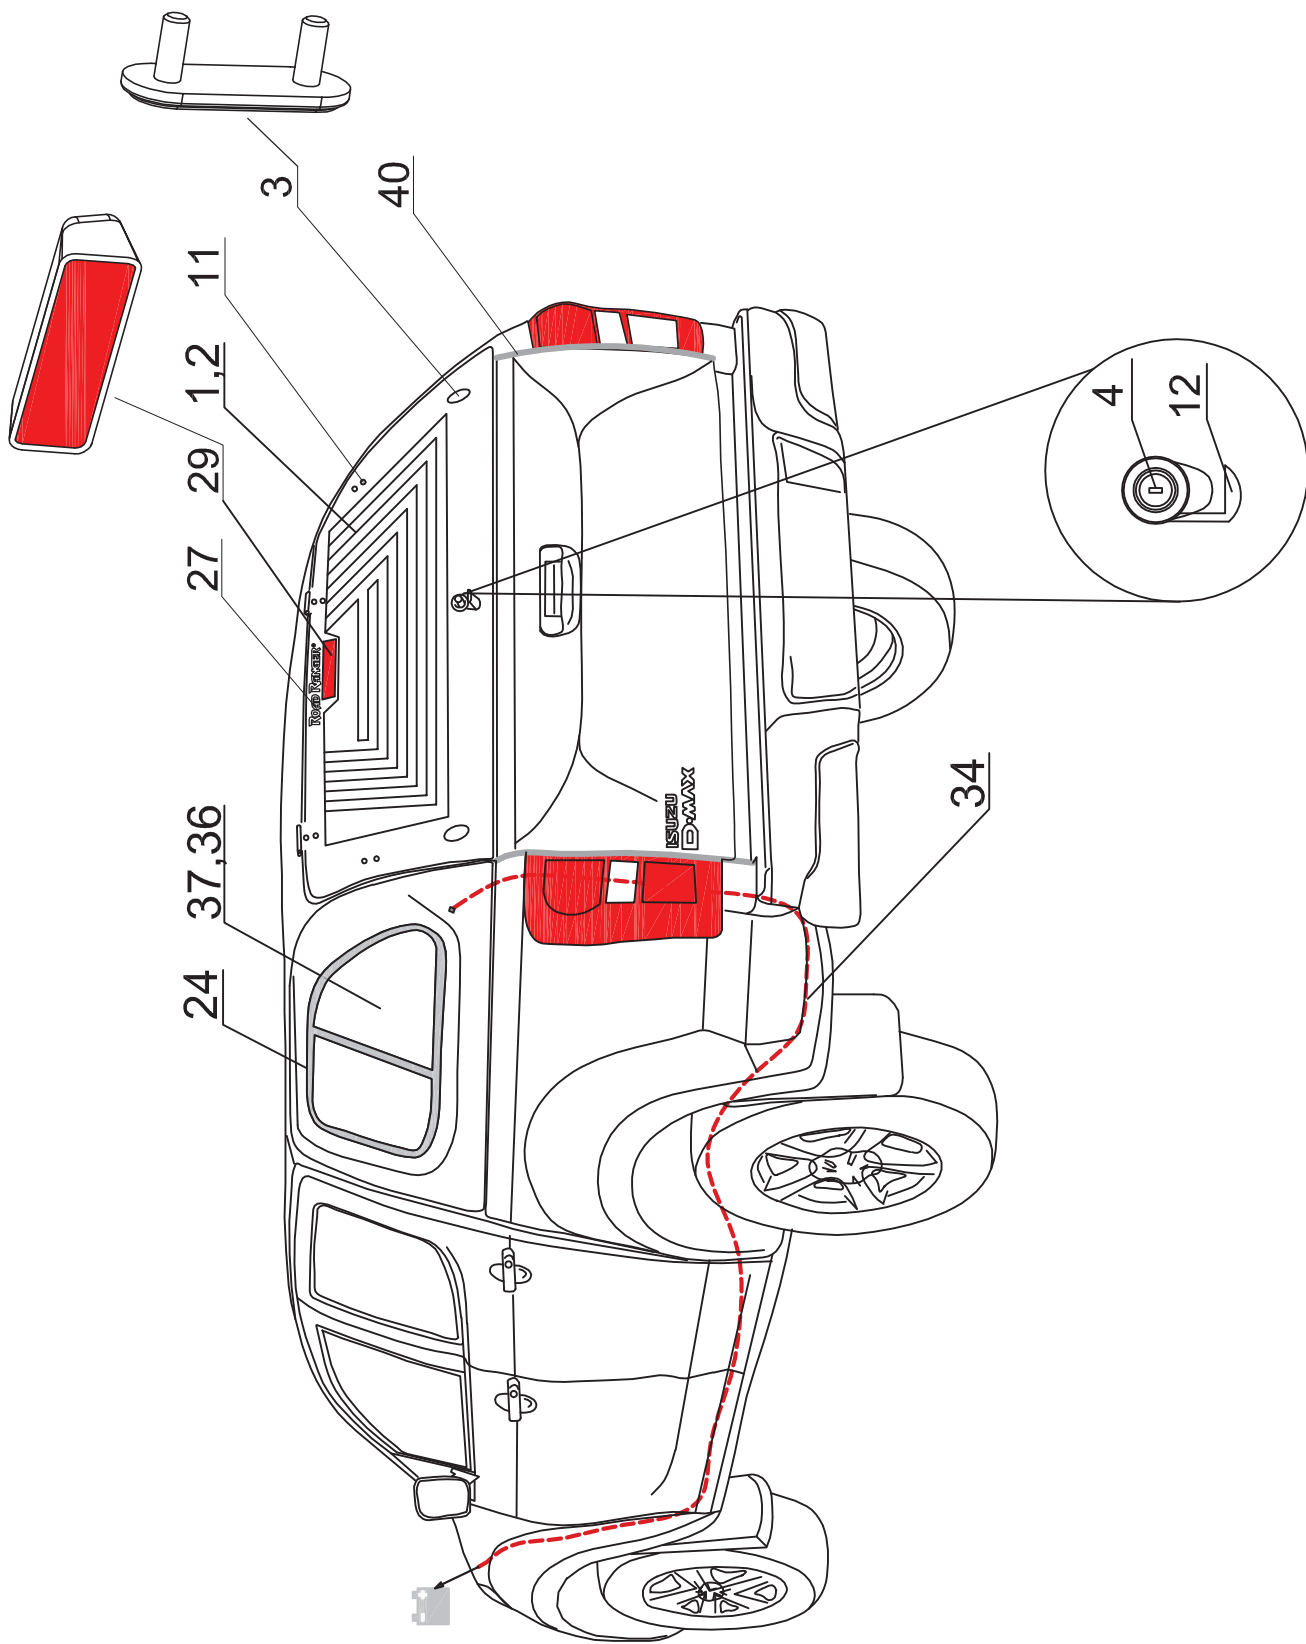

IS DC RH01 3 IF N

ROAD RANGER®

IK-SV-069-2018-W_A

IS DC RH 01 3 IF N SPECIAL
1900948