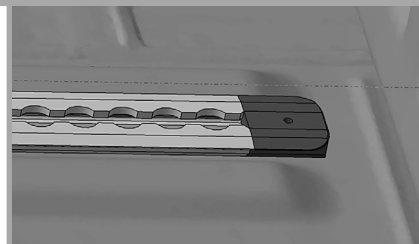

## MONTAGEANLEITUNG

ASSEMBLING INSTRUCTIONS

90 Minutes

MOUNTING ROAD RANGER BOTTOMRAIL /  
MONTAGE ROAD RANGER-BODENSCHIENE

Article-Nr:  
600 03 09

WWW.ROADRANGER.DE