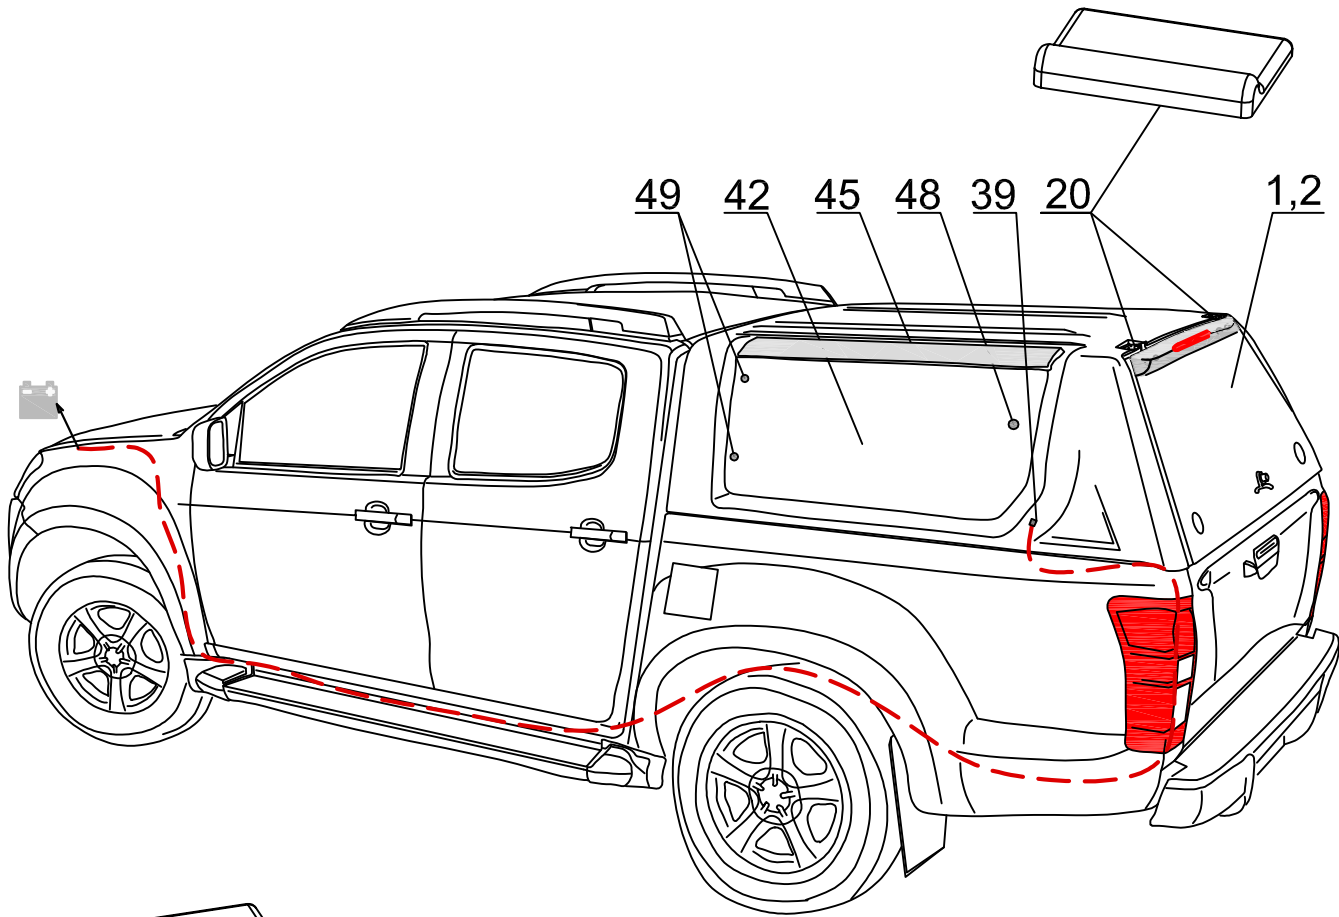

ROAD RANGER®

IK-SV-011-2012-W/D

IS DC RH 03 IE SPECIAL
1900754