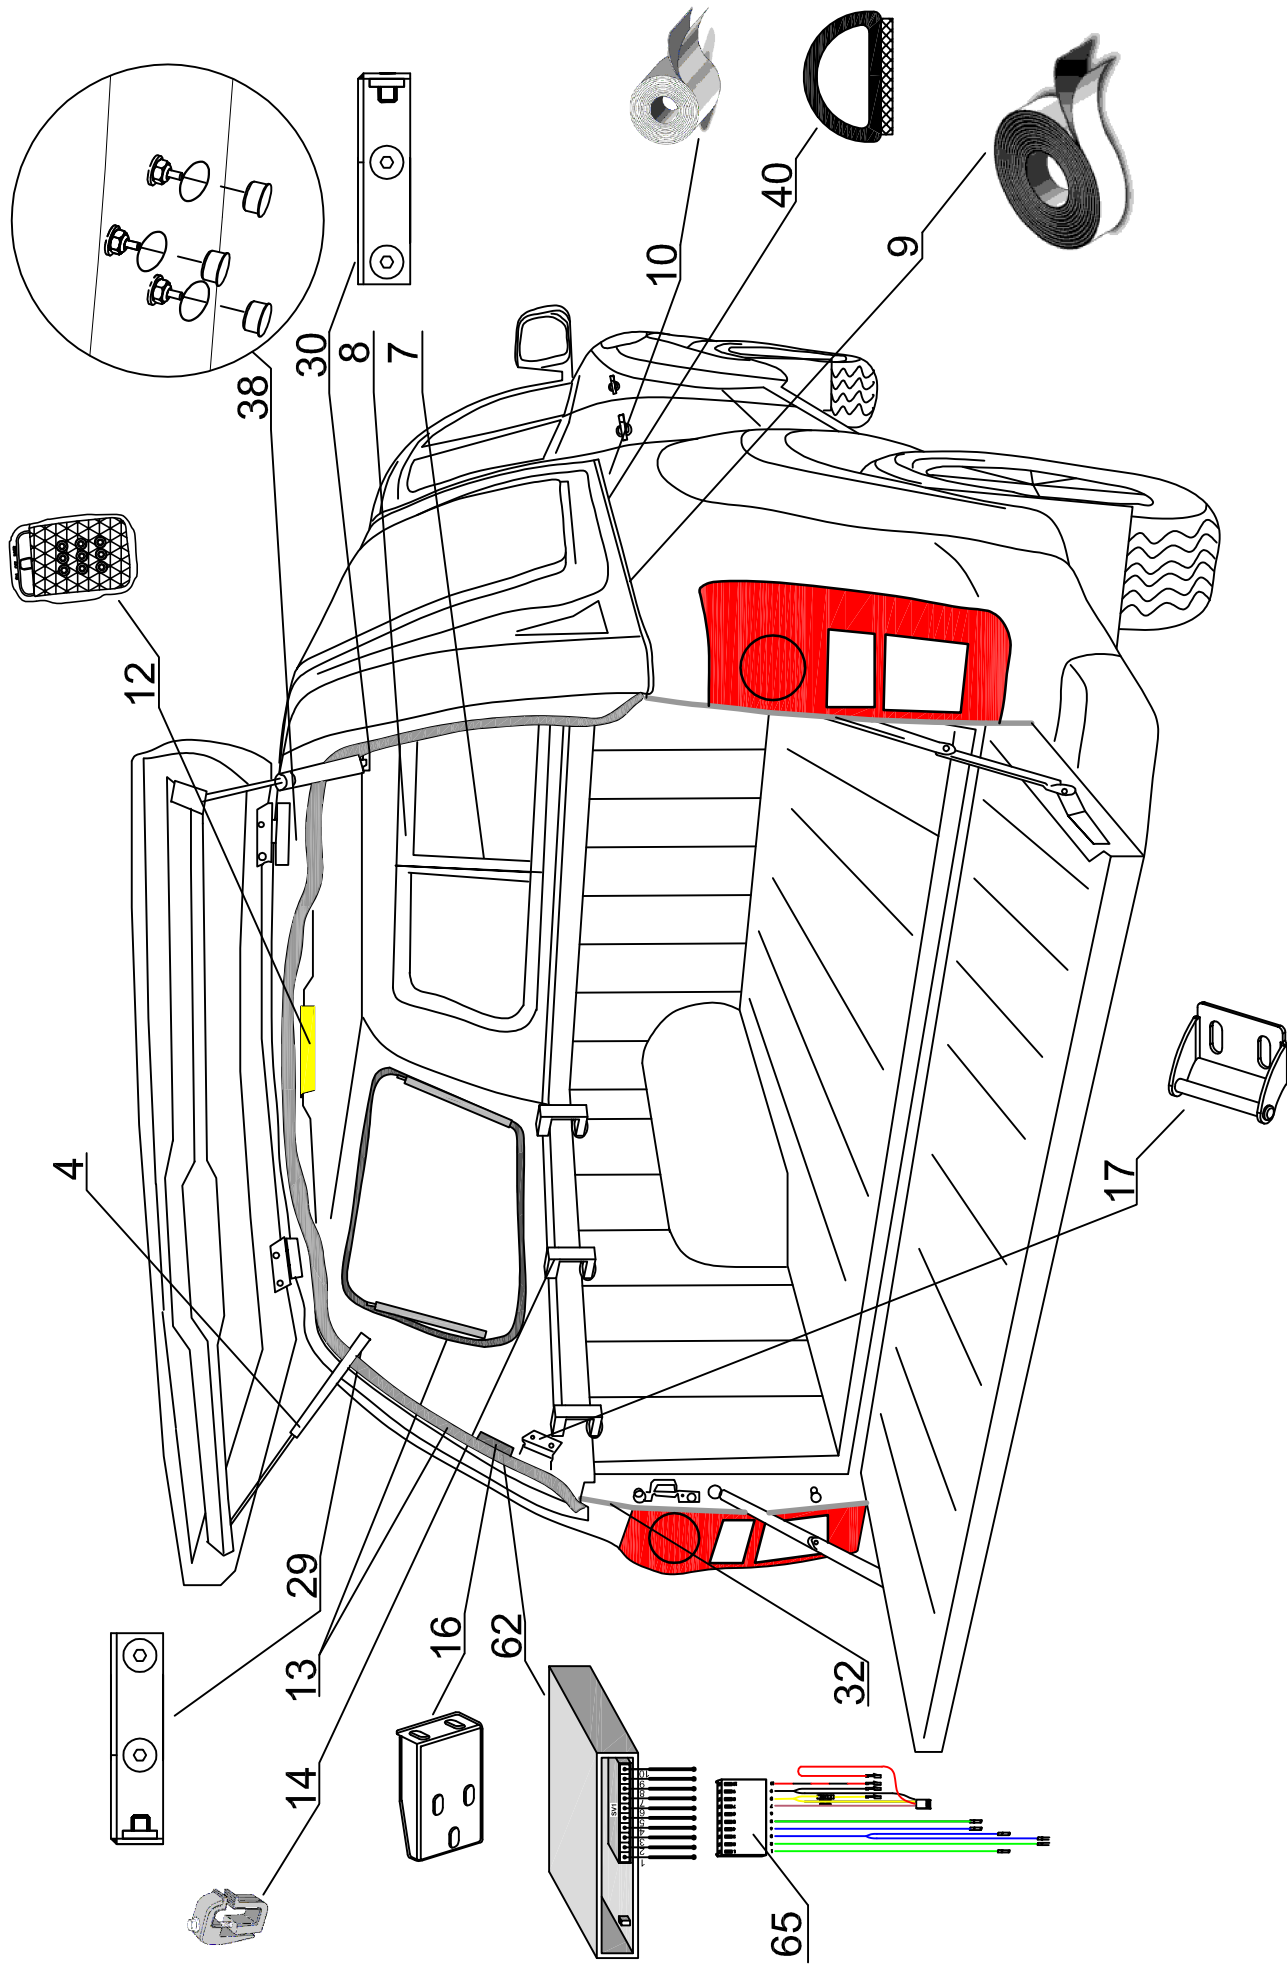

ROAD RANGER®

IK-SV-011-2012-W/D

IS DC RH 03 IE PROFI 2