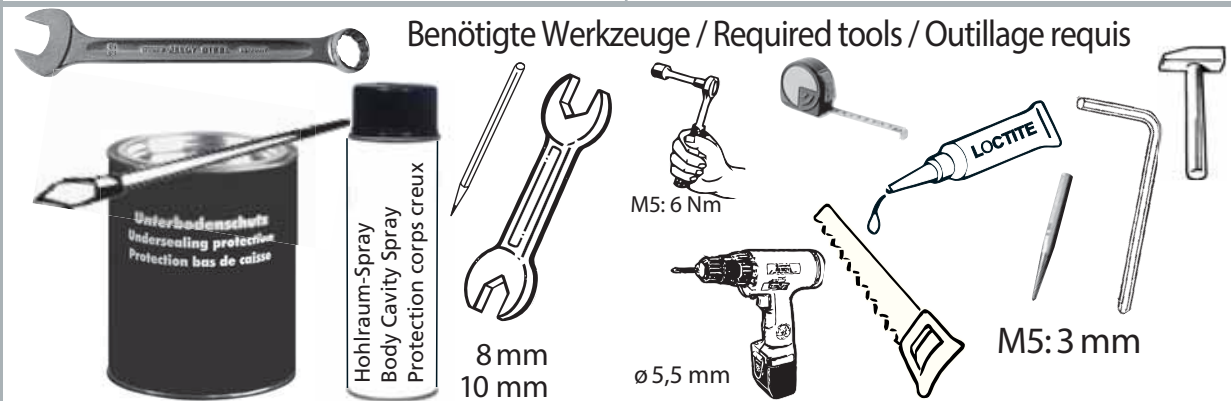

11A5101

Road Ranger-Bodenschiene / Road Ranger bottomrail / Road Ranger rail inférieur

ISUZU D-MAX Space Cab 2012 ->

Article-Nr: 77182

WWW.ROADRANGER.DE