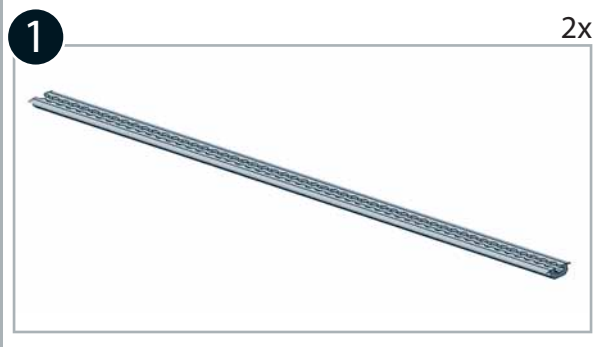

ROAD RANGER®

PICKUP-ACCESSORIES

Teileliste / Parts list / Lista de accesorios

a		M5x30; DIN 7991	30x
b		M5; ähnlich DIN 6923	30x
c		Ø 5,3; DIN 9021	30x