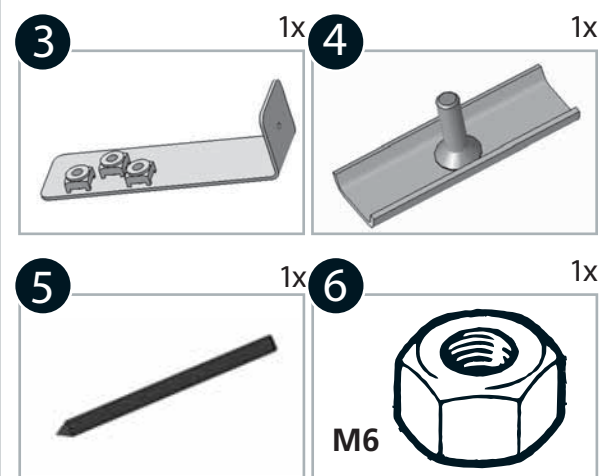

11A5101

Road Ranger-Bodenschiene / Road Ranger bottomrail / Road Ranger rail inférieur

ISUZU D-MAX Space Cab 2012 ->

Article-Nr: 77182

WWW.ROADRANGER.DE