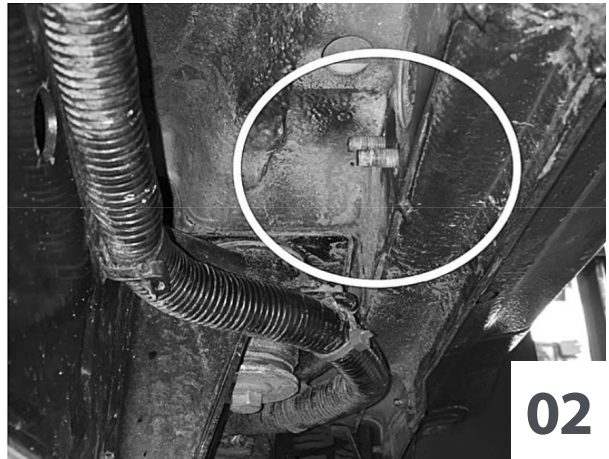

ROAD RANGER®

MERCEDES BENZ X-CLASS

FITTING INSTRUCTION
PART H970 + H971
MONTAGEANLEITUNG
PART H970 + H971

MERCEDES BENZ X-CLASS

Codice articolo / Item code: H970 + H971

Medium bar omologato in acciaio inox

EC approved stainless steel medium bar

40 min

LISTA DELLA BULLONERIA PART LIST

A  TE M8X20 X 8	B  Ø 8 Big Grandi Grand X 8	C  Ø 8 X 16	D  M 8 X 8	E  Ø 8 X 8
F  M 8 X 8	G  TE M10X25 X 8	H  Ø 10 X 8	I  Ø 10 X 8	 <p>M6: 10 Nm M8: 20 Nm M10: 50 Nm M12: 100 Nm</p>
J  M 10 X 8	K  M 10 X 16	L  GPO/400/A X 4	M  P/400/B X 4	