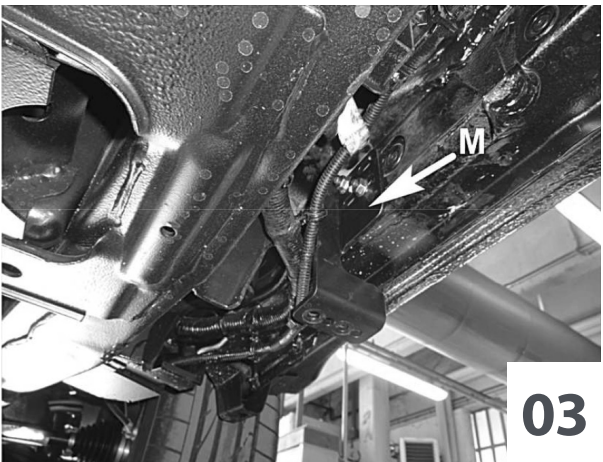

ROAD RANGER®

MERCEDES BENZ X-CLASS

FITTING INSTRUCTION
PART H970 + H971
MONTAGEANLEITUNG
PART H970 + H971

MERCEDES BENZ X-CLASS

Codice articolo / Item code: H970 + H971

Medium bar omologato in acciaio inox

EC approved stainless steel medium bar

40 min

LISTA DELLA BULLONERIA PART LIST

A  TE M8X20 X 8	B  Ø 8 Big Grandi Grand X 8	C  Ø 8 X 16	D  M 8 X 8	E  Ø 8 X 8
F  M 8 X 8	G  TE M10X25 X 8	H  Ø 10 X 8	I  Ø 10 X 8	 <p>M6: 10 Nm M8: 20 Nm M10: 50 Nm M12: 100 Nm</p>
J  M 10 X 8	K  M 10 X 16	L  GPO/400/A X 4	M  P/400/B X 4	