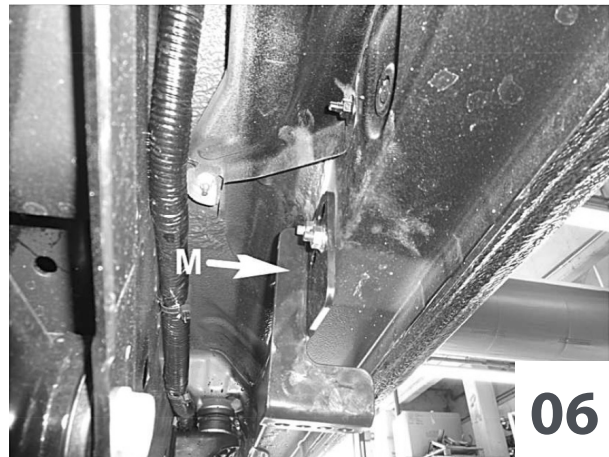

ROAD RANGER®

MERCEDES BENZ X-CLASS

FITTING INSTRUCTION
PART H970 + H971
MONTAGEANLEITUNG
PART H970 + H971

MERCEDES BENZ X-CLASS

Codice articolo / Item code: H970 + H971

Medium bar omologato in acciaio inox

EC approved stainless steel medium bar

40 min

LISTA DELLA BULLONERIA PART LIST

A  TE M8X20 X 8	B  Ø 8 Big Grandi Grand X 8	C  Ø 8 X 16	D  M 8 X 8	E  Ø 8 X 8
F  M 8 X 8	G  TE M10X25 X 8	H  Ø 10 X 8	I  Ø 10 X 8	 <p>M6: 10 Nm M8: 20 Nm M10: 50 Nm M12: 100 Nm</p>
J  M 10 X 8	K  M 10 X 16	L  GPO/400/A X 4	M  P/400/B X 4	