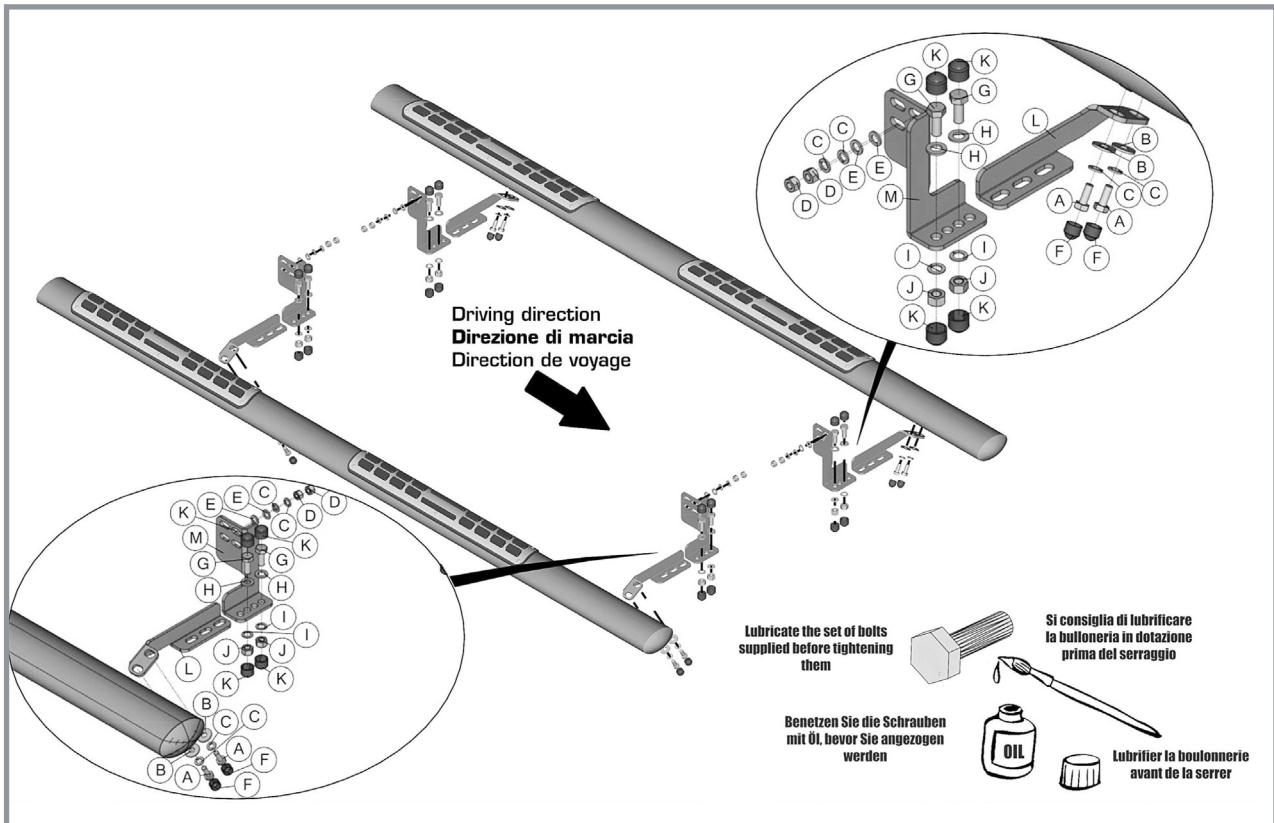

ROAD RANGER®

MERCEDES BENZ X-CLASS

FITTING INSTRUCTION
PART H970 + H971
MONTAGEANLEITUNG
PART H970 + H971

MERCEDES BENZ X-CLASS

Codice articolo / Item code: H970 + H971

Medium bar omologato in acciaio inox

EC approved stainless steel medium bar

40 min

LISTA DELLA BULLONERIA PART LIST

A  TE M8X20 X 8	B  Ø 8 Big Grandi Grand X 8	C  Ø 8 X 16	D  M 8 X 8	E  Ø 8 X 8
F  M 8 X 8	G  TE M10X25 X 8	H  Ø 10 X 8	I  Ø 10 X 8	 <p>M6: 10 Nm M8: 20 Nm M10: 50 Nm M12: 100 Nm</p>
J  M 10 X 8	K  M 10 X 16	L  GPO/400/A X 4	M  P/400/B X 4	