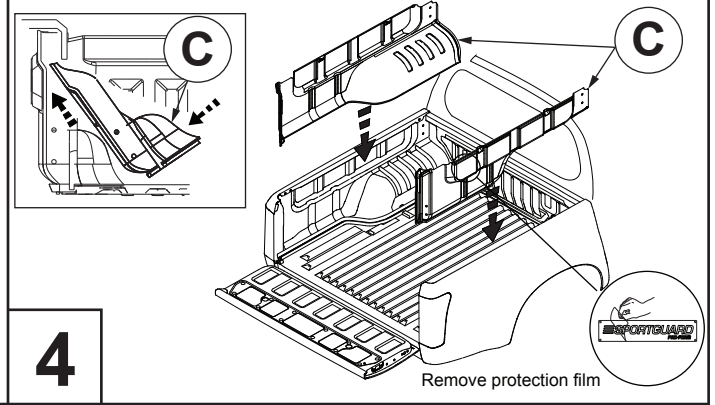

INSTALLATION INSTRUCTIONS (K620) SPORTGUARD HOLDEN/ISUZU COL/D-MAX DC 2012

Fitting Kit Number	Manufacturer	Model Type	Year	Stockist	Cab Size	Product	Revision	Date	Page
K620	Holden/Isuzu	Colorado/Dmax	2012	General	DC	SPORTGUARD	5	8/9/2015	1 of 1