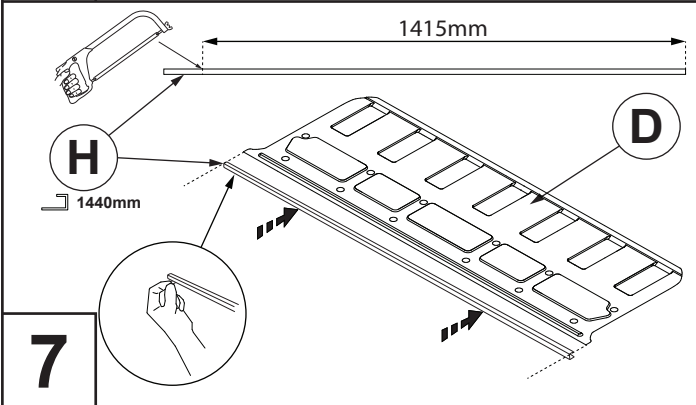

INSTALLATION INSTRUCTIONS (K620) SPORTGUARD HOLDEN/ISUZU COL/D-MAX DC 2012

Fitting Kit Number	Manufacturer	Model Type	Year	Stockist	Cab Size	Product	Revision	Date	Page
K620	Holden/Isuzu	Colorado/Dmax	2012	General	DC	SPORTGUARD	5	8/9/2015	1 of 1