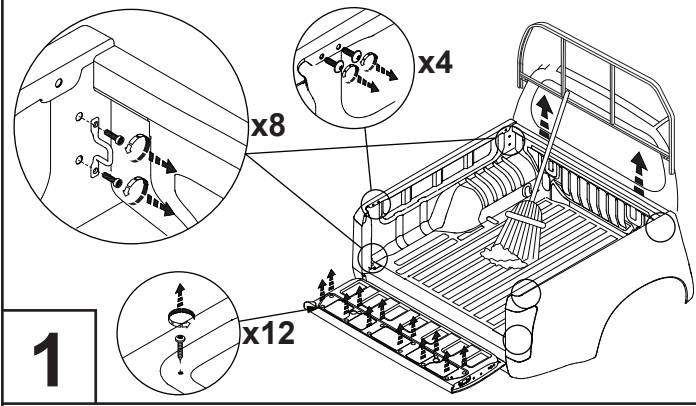

INSTALLATION INSTRUCTIONS (K620) SPORTGUARD HOLDEN/ISUZU COL/D-MAX DC 2012

Fitting Kit Number	Manufacturer	Model Type	Year	Stockist	Cab Size	Product	Revision	Date	Page
K620	Holden/Isuzu	Colorado/Dmax	2012	General	DC	SPORTGUARD	5	8/9/2015	1 of 1