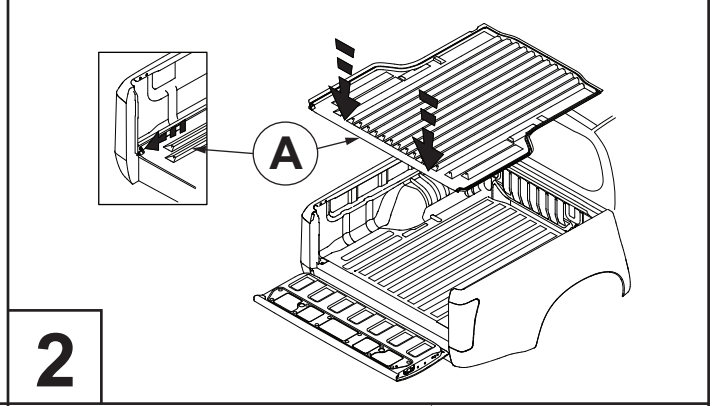

INSTALLATION INSTRUCTIONS (K620) SPORTGUARD HOLDEN/ISUZU COL/D-MAX DC 2012

Fitting Kit Number	Manufacturer	Model Type	Year	Stockist	Cab Size	Product	Revision	Date	Page
K620	Holden/Isuzu	Colorado/Dmax	2012	General	DC	SPORTGUARD	5	8/9/2015	1 of 1