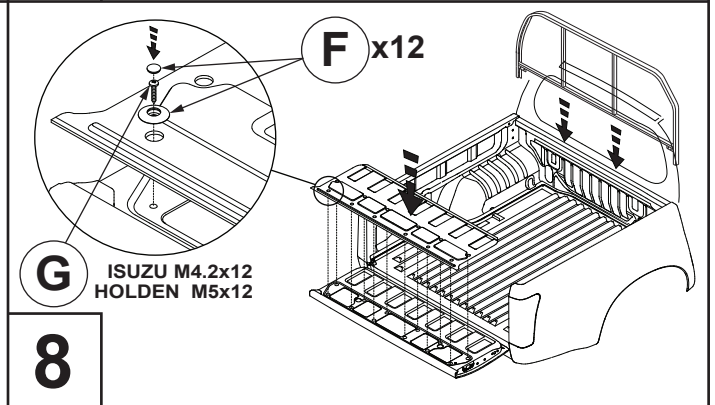

INSTALLATION INSTRUCTIONS (K620) SPORTGUARD HOLDEN/ISUZU COL/D-MAX DC 2012

Fitting Kit Number	Manufacturer	Model Type	Year	Stockist	Cab Size	Product	Revision	Date	Page
K620	Holden/Isuzu	Colorado/Dmax	2012	General	DC	SPORTGUARD	5	8/9/2015	1 of 1