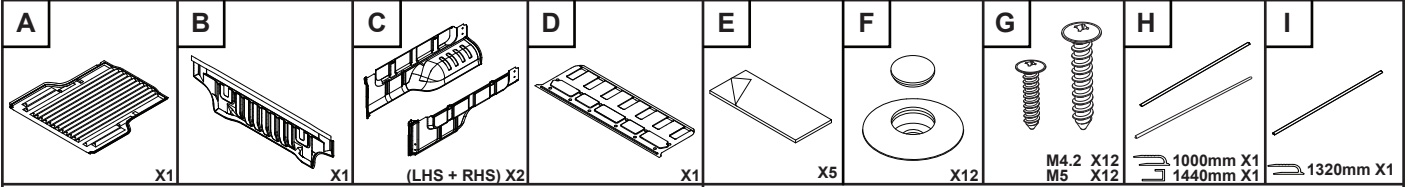

INSTALLATION INSTRUCTIONS (K620) SPORTGUARD HOLDEN/ISUZU COL/D-MAX DC 2012

Fitting Kit Number	Manufacturer	Model Type	Year	Stockist	Cab Size	Product	Revision	Date	Page
K620	Holden/Isuzu	Colorado/Dmax	2012	General	DC	SPORTGUARD	5	8/9/2015	1 of 1