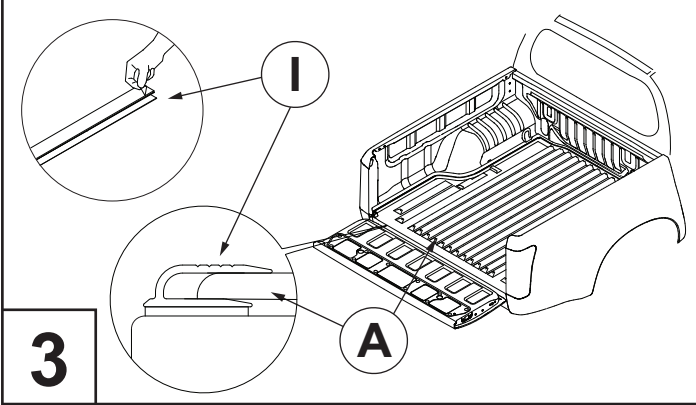

INSTALLATION INSTRUCTIONS (K620) SPORTGUARD HOLDEN/ISUZU COL/D-MAX DC 2012

Fitting Kit Number	Manufacturer	Model Type	Year	Stockist	Cab Size	Product	Revision	Date	Page
K620	Holden/Isuzu	Colorado/Dmax	2012	General	DC	SPORTGUARD	5	8/9/2015	1 of 1