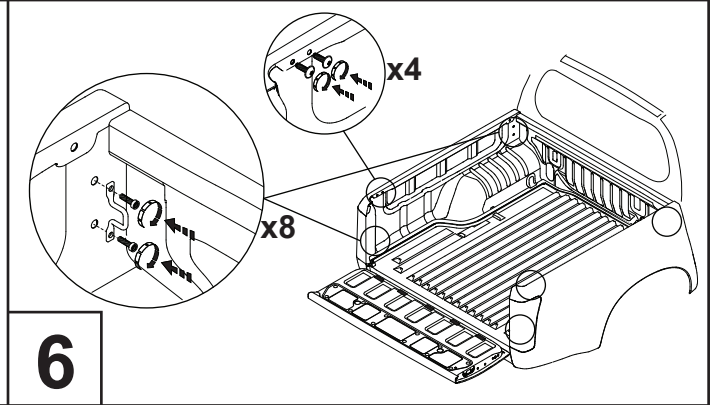

INSTALLATION INSTRUCTIONS (K620) SPORTGUARD HOLDEN/ISUZU COL/D-MAX DC 2012

Fitting Kit Number	Manufacturer	Model Type	Year	Stockist	Cab Size	Product	Revision	Date	Page
K620	Holden/Isuzu	Colorado/Dmax	2012	General	DC	SPORTGUARD	5	8/9/2015	1 of 1