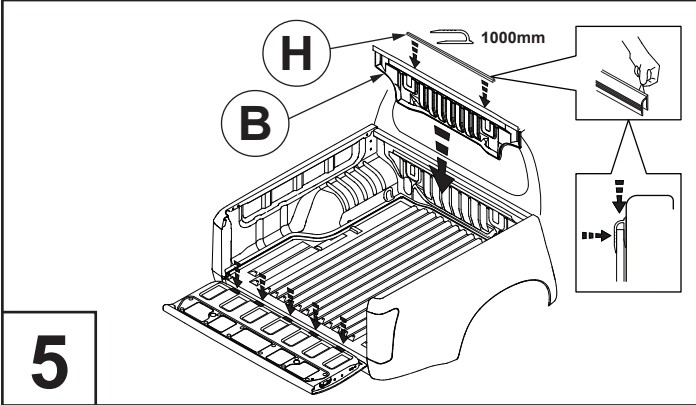

INSTALLATION INSTRUCTIONS (K620) SPORTGUARD HOLDEN/ISUZU COL/D-MAX DC 2012

Fitting Kit Number	Manufacturer	Model Type	Year	Stockist	Cab Size	Product	Revision	Date	Page
K620	Holden/Isuzu	Colorado/Dmax	2012	General	DC	SPORTGUARD	5	8/9/2015	1 of 1