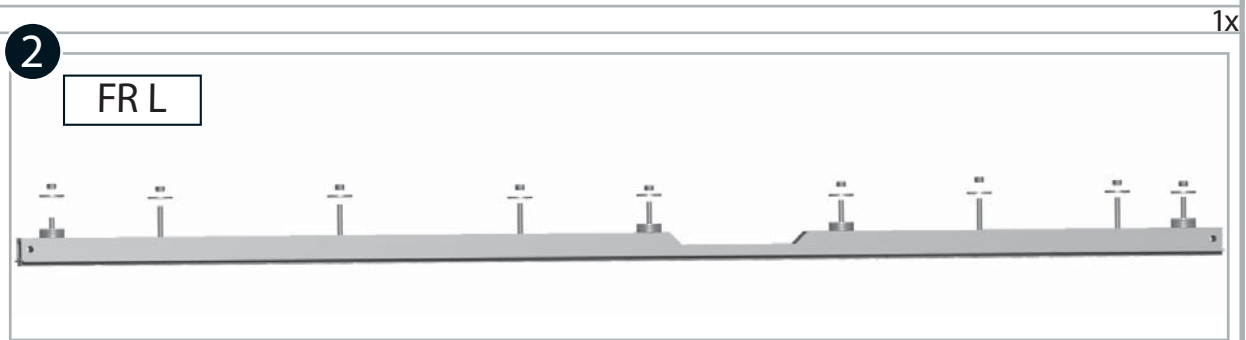

ROAD RANGER®

PICKUP-ACCESSORIES

Teileliste / Parts list / Lista de accesorios

Road Ranger-Seitenschiene / Road Ranger siderail / Road Ranger rail latéral

ISUZU D-MAX Single Cab 2012 ->
(ohne Bedliner / without bedliner / sans doublure de caisse)

Article-Nr: 77183

WWW.ROADRANGER.DE