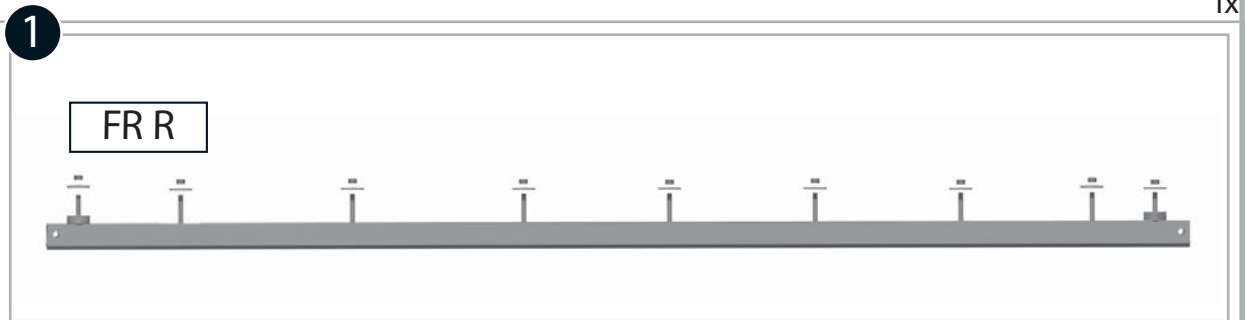

ROAD RANGER®

PICKUP-ACCESSORIES

Teileliste / Parts list / Lista de accesorios

Road Ranger-Seitenschiene / Road Ranger siderail / Road Ranger rail latéral

ISUZU D-MAX Single Cab 2012 ->
(ohne Bedliner / without bedliner / sans doublure de caisse)

Article-Nr: 77183

WWW.ROADRANGER.DE