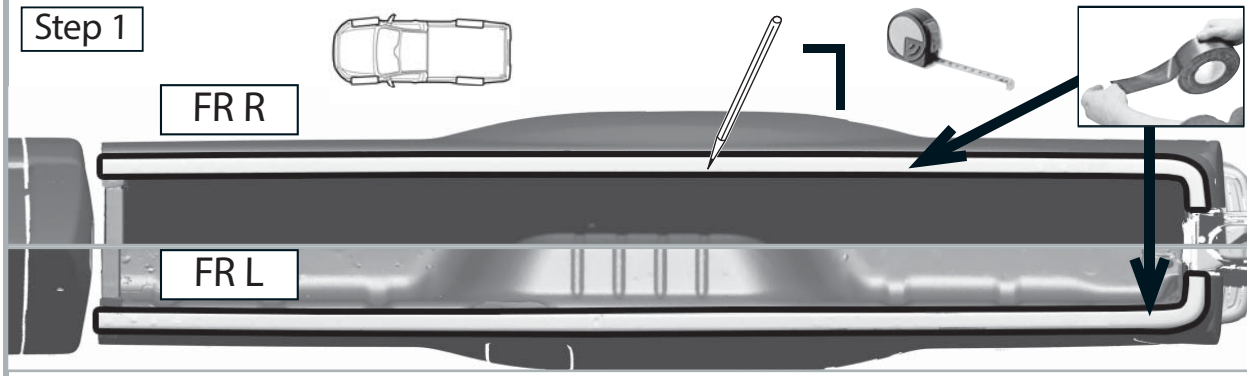

ISUZU D-MAX Single Cab 2012 ->
Article-Nr: 77183

WWW.ROADRANGER.DE