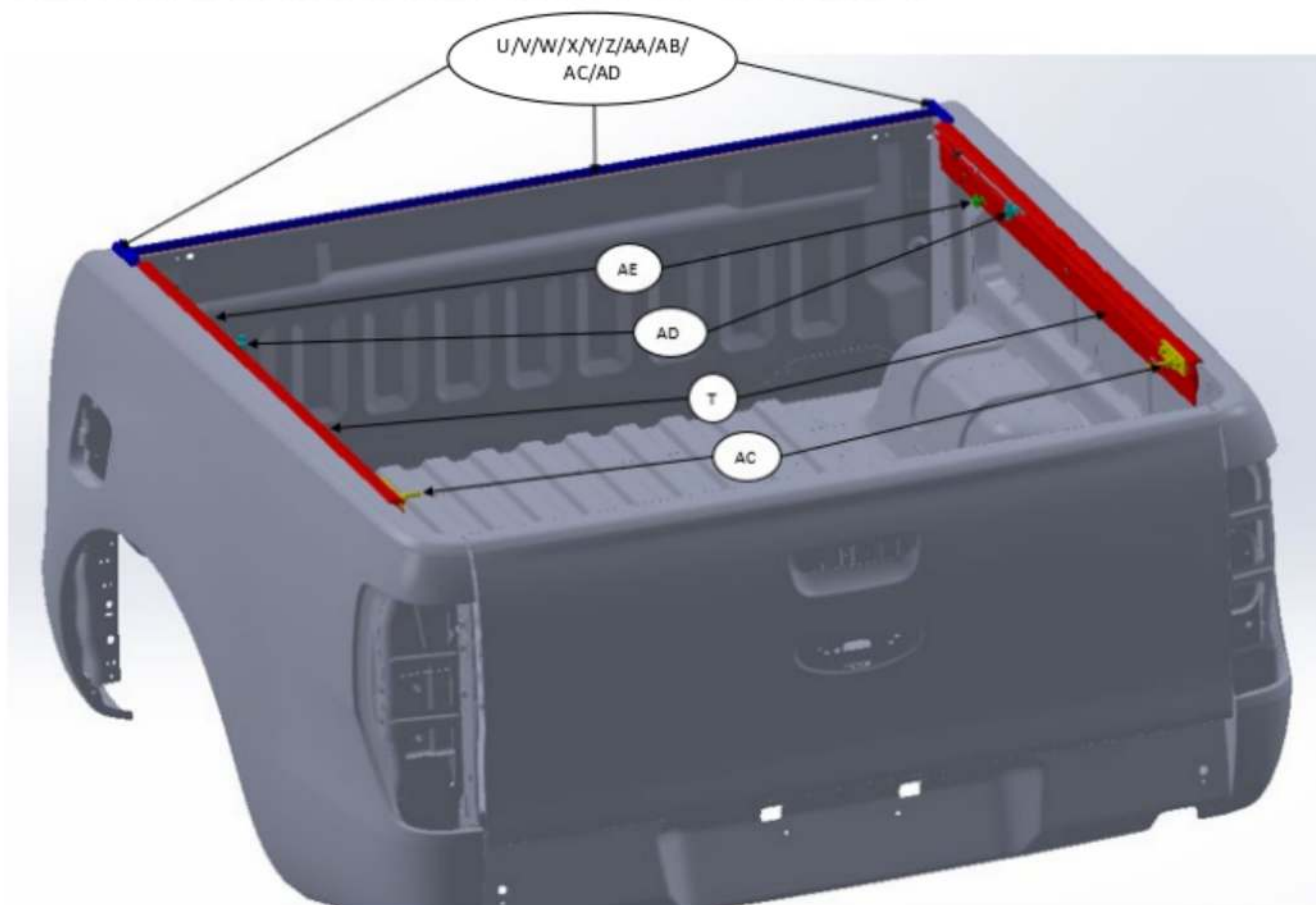

SERVICE PARTS SECTION: SPORTLID V

DIAGRAM ID	PRO-FORM PART NO.	PRO-FORM DESCRIPTION	ARB PART NO.	ARB DESCRIPTION	SUITS
T	10055924	SLV VCR KIT	675014	SLV MOUNT RAIL KIT	ALL
U	10056449	SLV SEALING TOYOTA KIT	675015	SLV VEHICLE SEALING KIT	SLVS09
V	10056436	SLV SEALING FORD KIT	675016	SLV VEHICLE SEALING KIT	SLVS01
W	10056437	SLV SEALING VW KIT	675017	SLV VEHICLE SEALING KIT	SLVS08
X	10056438	SLV SEALING NISSAN KIT	675018	SLV VEHICLE SEALING KIT	SLVS06
Y	10056439	SLV SEALING MITSUBISHI KIT	675019	SLV VEHICLE SEALING KIT	SLVS05
Z	10056459	SLV SEALING ISUZU KIT	675020	SLV VEHICLE SEALING KIT	SLVS03
AA	10056440	SLV SEALING HOLDEN KIT	675041	SLV VEHICLE SEALING KIT	SLVS02
AB	10056441	SLV SEALING MERCEDES KIT	675042	SLV VEHICLE SEALING KIT	SLVS04
AC	10057631	SLV SEALING ISUZU / MAZDA 20+ KIT	10057631	SLV VEHICLE SEALING KIT	SLVS10, 11
AD	10057632	SLV SEALING NISSAN 20+ KIT	10057632	SLV VEHICLE SEALING KIT	SLVS13
BA	10055916	SLV LATCH PIN PAIR KIT	675005	SLV STRIKER KIT	ALL
BB	10056425	SLV WINGNUTS FOR HINGES KIT	675047	SLV WINGNUTS FOR HINGES KIT	ALL
BC	10056461	SLV HINGE ANTI VIBRATION KIT	675050	SLV HINGE ANTI VIBRATION KIT	ALL