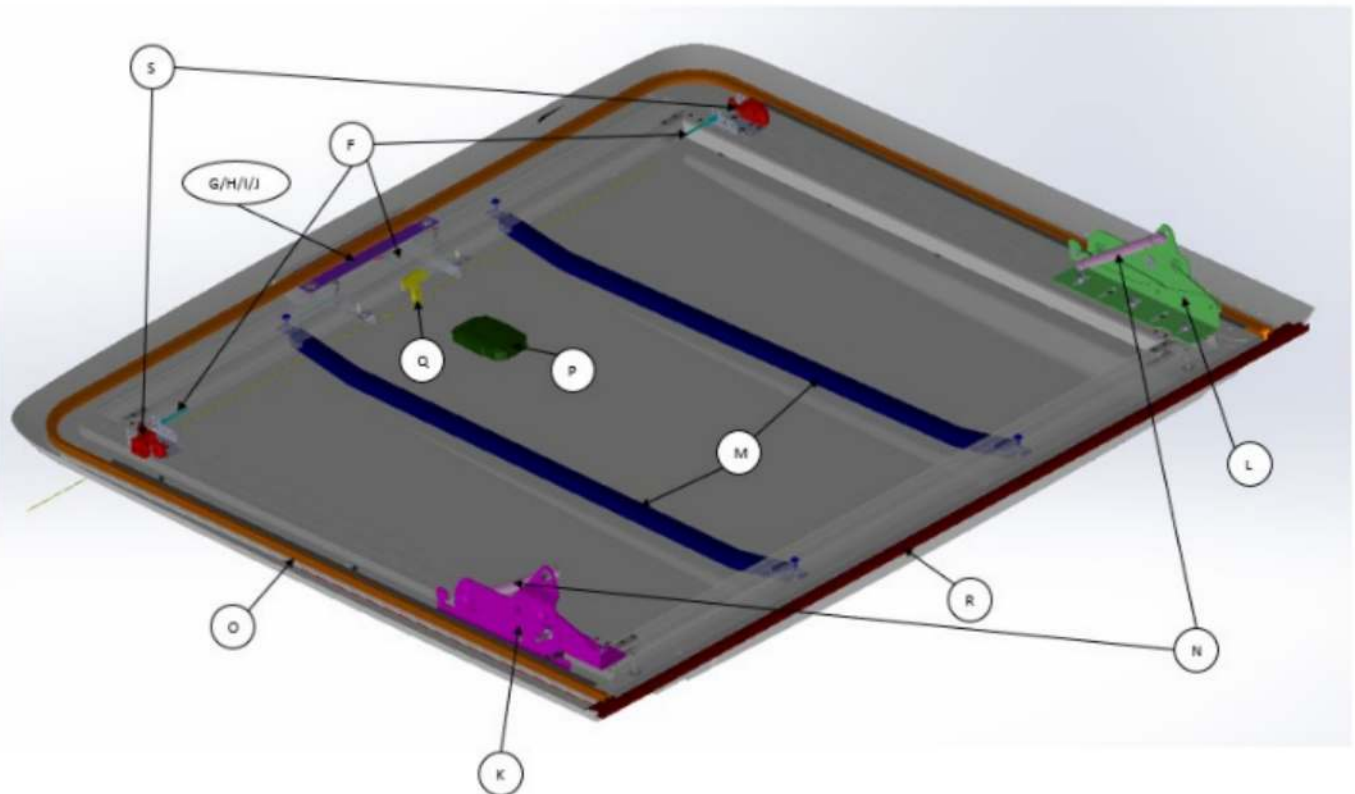

SERVICE PARTS SECTION: SPORTLID V

DIAGRAM ID	PRO-FORM PART NO.	PRO-FORM DESCRIPTION	ARB PART NO.	ARB DESCRIPTION	SUITS
F	10055918	SLV LOCKING CABLE AND CAM KIT	675006	SLV ROTARY LATCH CABLE KIT	ALL
G	10055919	SLV SERVICE COVER GEN KIT - HOLDEN, ISUZU 2017-20, FORD, VW, TOYOTA, ISUZU 20+, MAZDA 20+	675007	SLV HANDLE SERVICE COVER KIT	SLVS01, 02, 03, 08, 09, 10, 11
H	10055920	SLV SERVICE COVER MITSUBISHI KIT	675008	SLV HANDLE SERVICE COVER KIT	SLVS05
I	10056164	SLV SERVICE COVER NISSAN 14+, NISSAN 21+ KIT	675009	SLV HANDLE SERVICE COVER KIT	SLVS06, 13
J	10056453	SLV SERVICE COVER MERCEDES KIT	675010	SLV HANDLE SERVICE COVER KIT	SLVS04
K	10056412	SL HINGE LEFT KIT	675011	SLV HINGE KIT LEFT	ALL
L	10056413	SL HINGE RIGHT KIT	675012	SLV HINGE KIT RIGHT	ALL
M	10055923	SLV SUPPORT KIT	675013	SLV WIRING CHANNEL SUPPORT KIT	ALL
N	10056411	SLV GAS STRUT H6/H6 PAIR KIT	675003	SLV STRUT KIT STANDARD	ALL
O	10055965	SLV D SEAL 5M KIT	675043	SLV D SEAL 5M KIT	ALL
P	10056423	SLV BATTERY LIGHT KIT	675045	SLV BATTERY LIGHT KIT	ALL
Q	10056454	SLV ANTI ENTRAPMENT KIT	675046	SLV ANTI ENTRAPMENT KIT	ALL
R	10056434	SLV UNIVERSAL RUBBER DRIP RAIL	675049	SLV UNIVERSAL RUBBER DRIP RAIL	ALL
S	10056456	SLV ROTARY LATCH PAIR KIT	675051	SLV ROTARY LATCH PAIR KIT	ALL