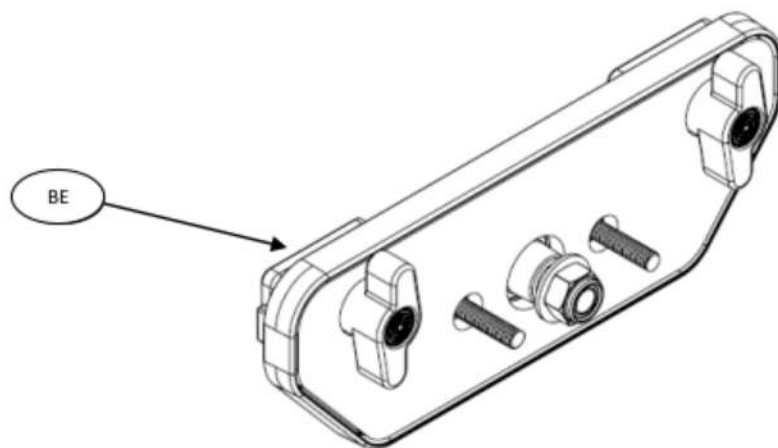

SERVICE PARTS SECTION: LOADMASTER FOR SPORTLID V

DIAGRAM ID	PRO-FORM PART NO.	PRO-FORM DESCRIPTION	ARB PART NO.	ARB DESCRIPTION	SUITS
BE	10057275	LOADMASTER REPLACEMENT END	10057275	LOADMASTER REPLACEMENT END	ALL

SERVICE PARTS SECTION: SPORTGUARD

*Image above is for illustration purpose only; kit contents will vary by model.

**Contents of kit: All fitting kit components of SPORTGUARD (excluding the liner).

PRO-FORM PART NO.	PRO-FORM DESCRIPTION
10056678	SPORTGUARD F/ KIT:- RANGER / BT-50 DC 2011+
10056679	SPORTGUARD F/ KIT:- DMAX / COLORADO DC 2012-2020
10056680	SPORTGUARD F/ KIT:- HILUX SR DC 2015+
10056681	SPORTGUARD F/ KIT:- HILUX SR5 DC 2015+
10056682	SPORTGUARD F/ KIT:- AMAROK DC 2010+
10056684	SPORTGUARD F/ KIT:- TRITON MQ/MR 2015+
10057633	SPORTGUARD F/ KIT:- ISUZU DMAX 2020+
10057633	SPORTGUARD F/ KIT:- MAZDA BT50 2020+
10054507	TAILGATE LINER DOME CAP KIT ALL SPORTSGUARDS