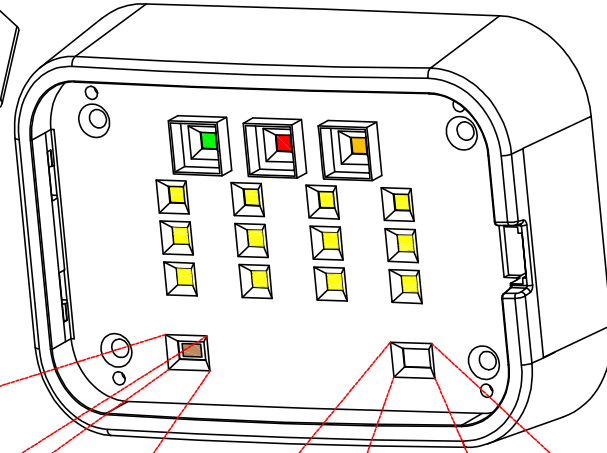

ROAD RANGER®

IK-SV-105-2023-W_A

VW DC RH05 IG

STANDARD S (1901278, 1901294)

SPECIAL F (1901279)

FS2 FS2 (1901280)

S2 S2 (1901281,1901295,1901296,1901297)