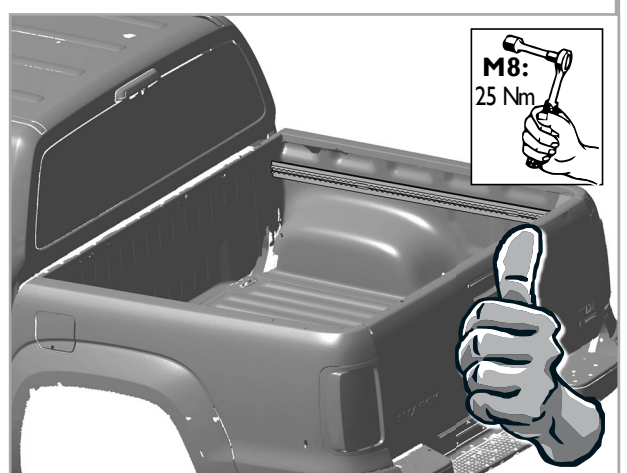

## Mounting Road Ranger rail / Montage Road Ranger-Schiene

Article-Nr:  
600 03 10

Article-Nr:  
600 03 10

Article-Nr:  
600 03 10